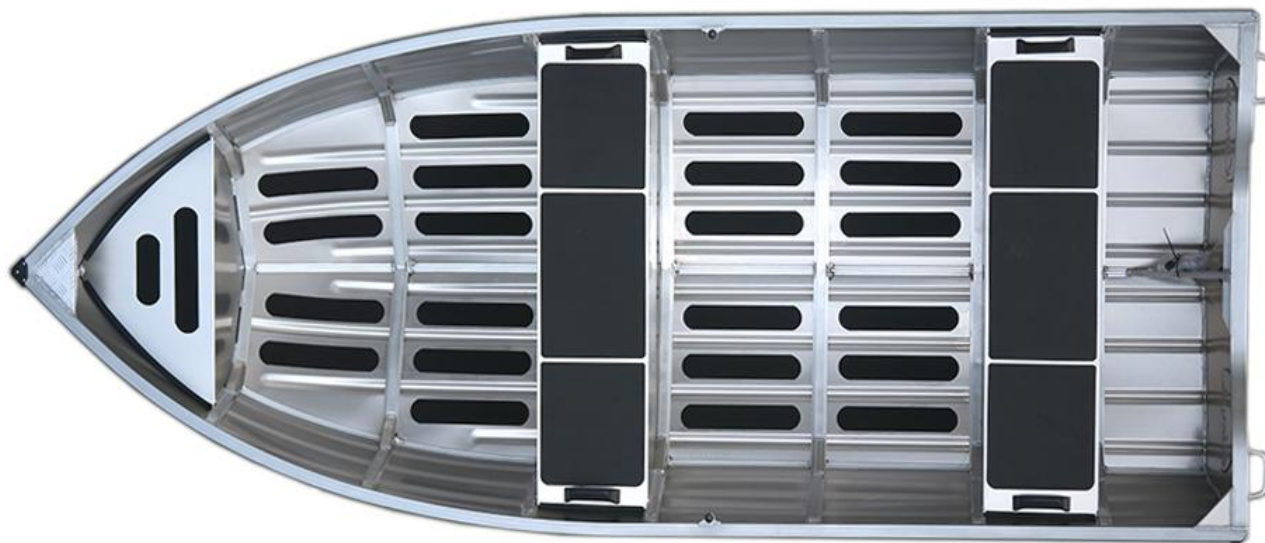

Catch 390 CE

Dimension

Length:	3.80m
Beam:	1.50m
Max Depth:	0.54m
Transom Height:	0.38m
Weight(boat only):	87kg
Bottom Thickness:	1.7mm
Side Thickness:	1.7mm
Max Horsepower:	15hp
Max Adults:	4
Design Category:	D
Max Load :	400kg

Standard Features

Boweye
Bow Deck
Middle Bench Seat
Rowlocks & Blocks x 2
Rear Bench Seat
Cell-foam upholstery
Plastic Grab Handle X 4
Anti-Slip Floor Tape
Rubber Belt Fender
Rear Handles x 2

*Options

Painting

Catch 430 CE

RUBBER BELT

ANTI-SLIP TAPE

CELL-FOAMING UPHOLSTERY

STORAGE BOX

Dimension 尺寸

Length长:	4.25m
Beam宽:	1.64m
Max Depth深:	0.58m
Transom Height尾板高度:	0.38m
Weight(boat only)船壳重量:	103kg
Bottom Thickness底板厚度:	1.7mm
Side Thickness侧板厚度:	1.7mm
Max Horsepower最大马力:	10-20hp
Max Adults乘员:	4
Design Category设计等级:	D
Max Load 最大承载:	480kg

Standard Features 标配

- Boweye 拖眼
- Bow Deck 船头甲板
- Front Bench Seat 前座位
- Middle Bench Seat 中座位
- Rear Bench Seat 后座位
- Cell-foam upholstery EVA 坐垫
- Plastic Grab Handles x 6 塑料把手x 6
- Storage Box x 2 储物箱 x 2
- Anti-Slip Tape 地板防滑贴纸
- Rubber Belt 船舷护条
- Rear Handle x 2 船尾小把手 x 2
- Rowlocks Blocks x 2 船桨支架及固定座 x 2