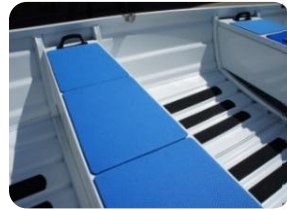

CELL-FOAMING UPHOLSTERY